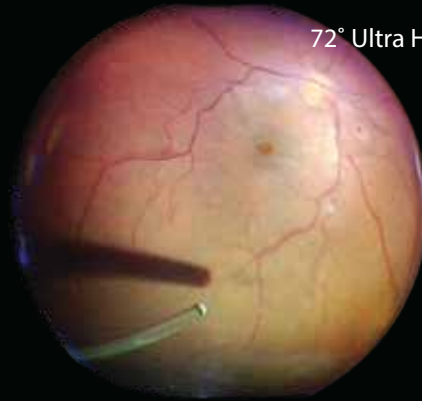

# SUPER VIEW® PIVOT

for use with the SUPER VIEW® and BIOM® wide angle viewing systems

## See what you have been missing with the disposable PIVOT™ Lens Set for vitreo-retinal surgery

130° HD Wide Field View

72° Ultra HD View

SUPER VIEW® PIVOT

- Effortlessly rotate between 130° HD Wide Field peripheral and 72° Ultra HD 3D macular views
- Convenience of two lenses in one disposable set
- Single use for a crisp clear view every time
- Increased working distance for instrument manipulation and to minimize fogging
- Outstanding depth of field
- No assembly required
- Sets available with the HTC™ (Hassan-Tornambe Contact) Lens