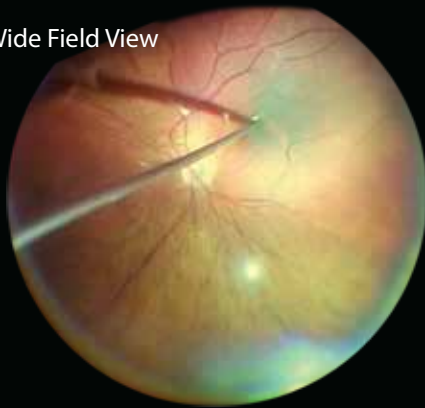

# SUPER VIEW® PIVOT

for use with the SUPER VIEW® and BIOM® wide angle viewing systems

## See what you have been missing with the disposable PIVOT™ Lens Set for vitreo-retinal surgery

130° HD Wide Field View

72° Ultra HD View

SUPER VIEW® PIVOT

- Effortlessly rotate between 130° HD Wide Field peripheral and 72° Ultra HD 3D macular views
- Convenience of two lenses in one disposable set
- Single use for a crisp clear view every time
- Increased working distance for instrument manipulation and to minimize fogging
- Outstanding depth of field
- No assembly required
- Sets available with the HTC™ (Hassan-Tornambe Contact) Lens